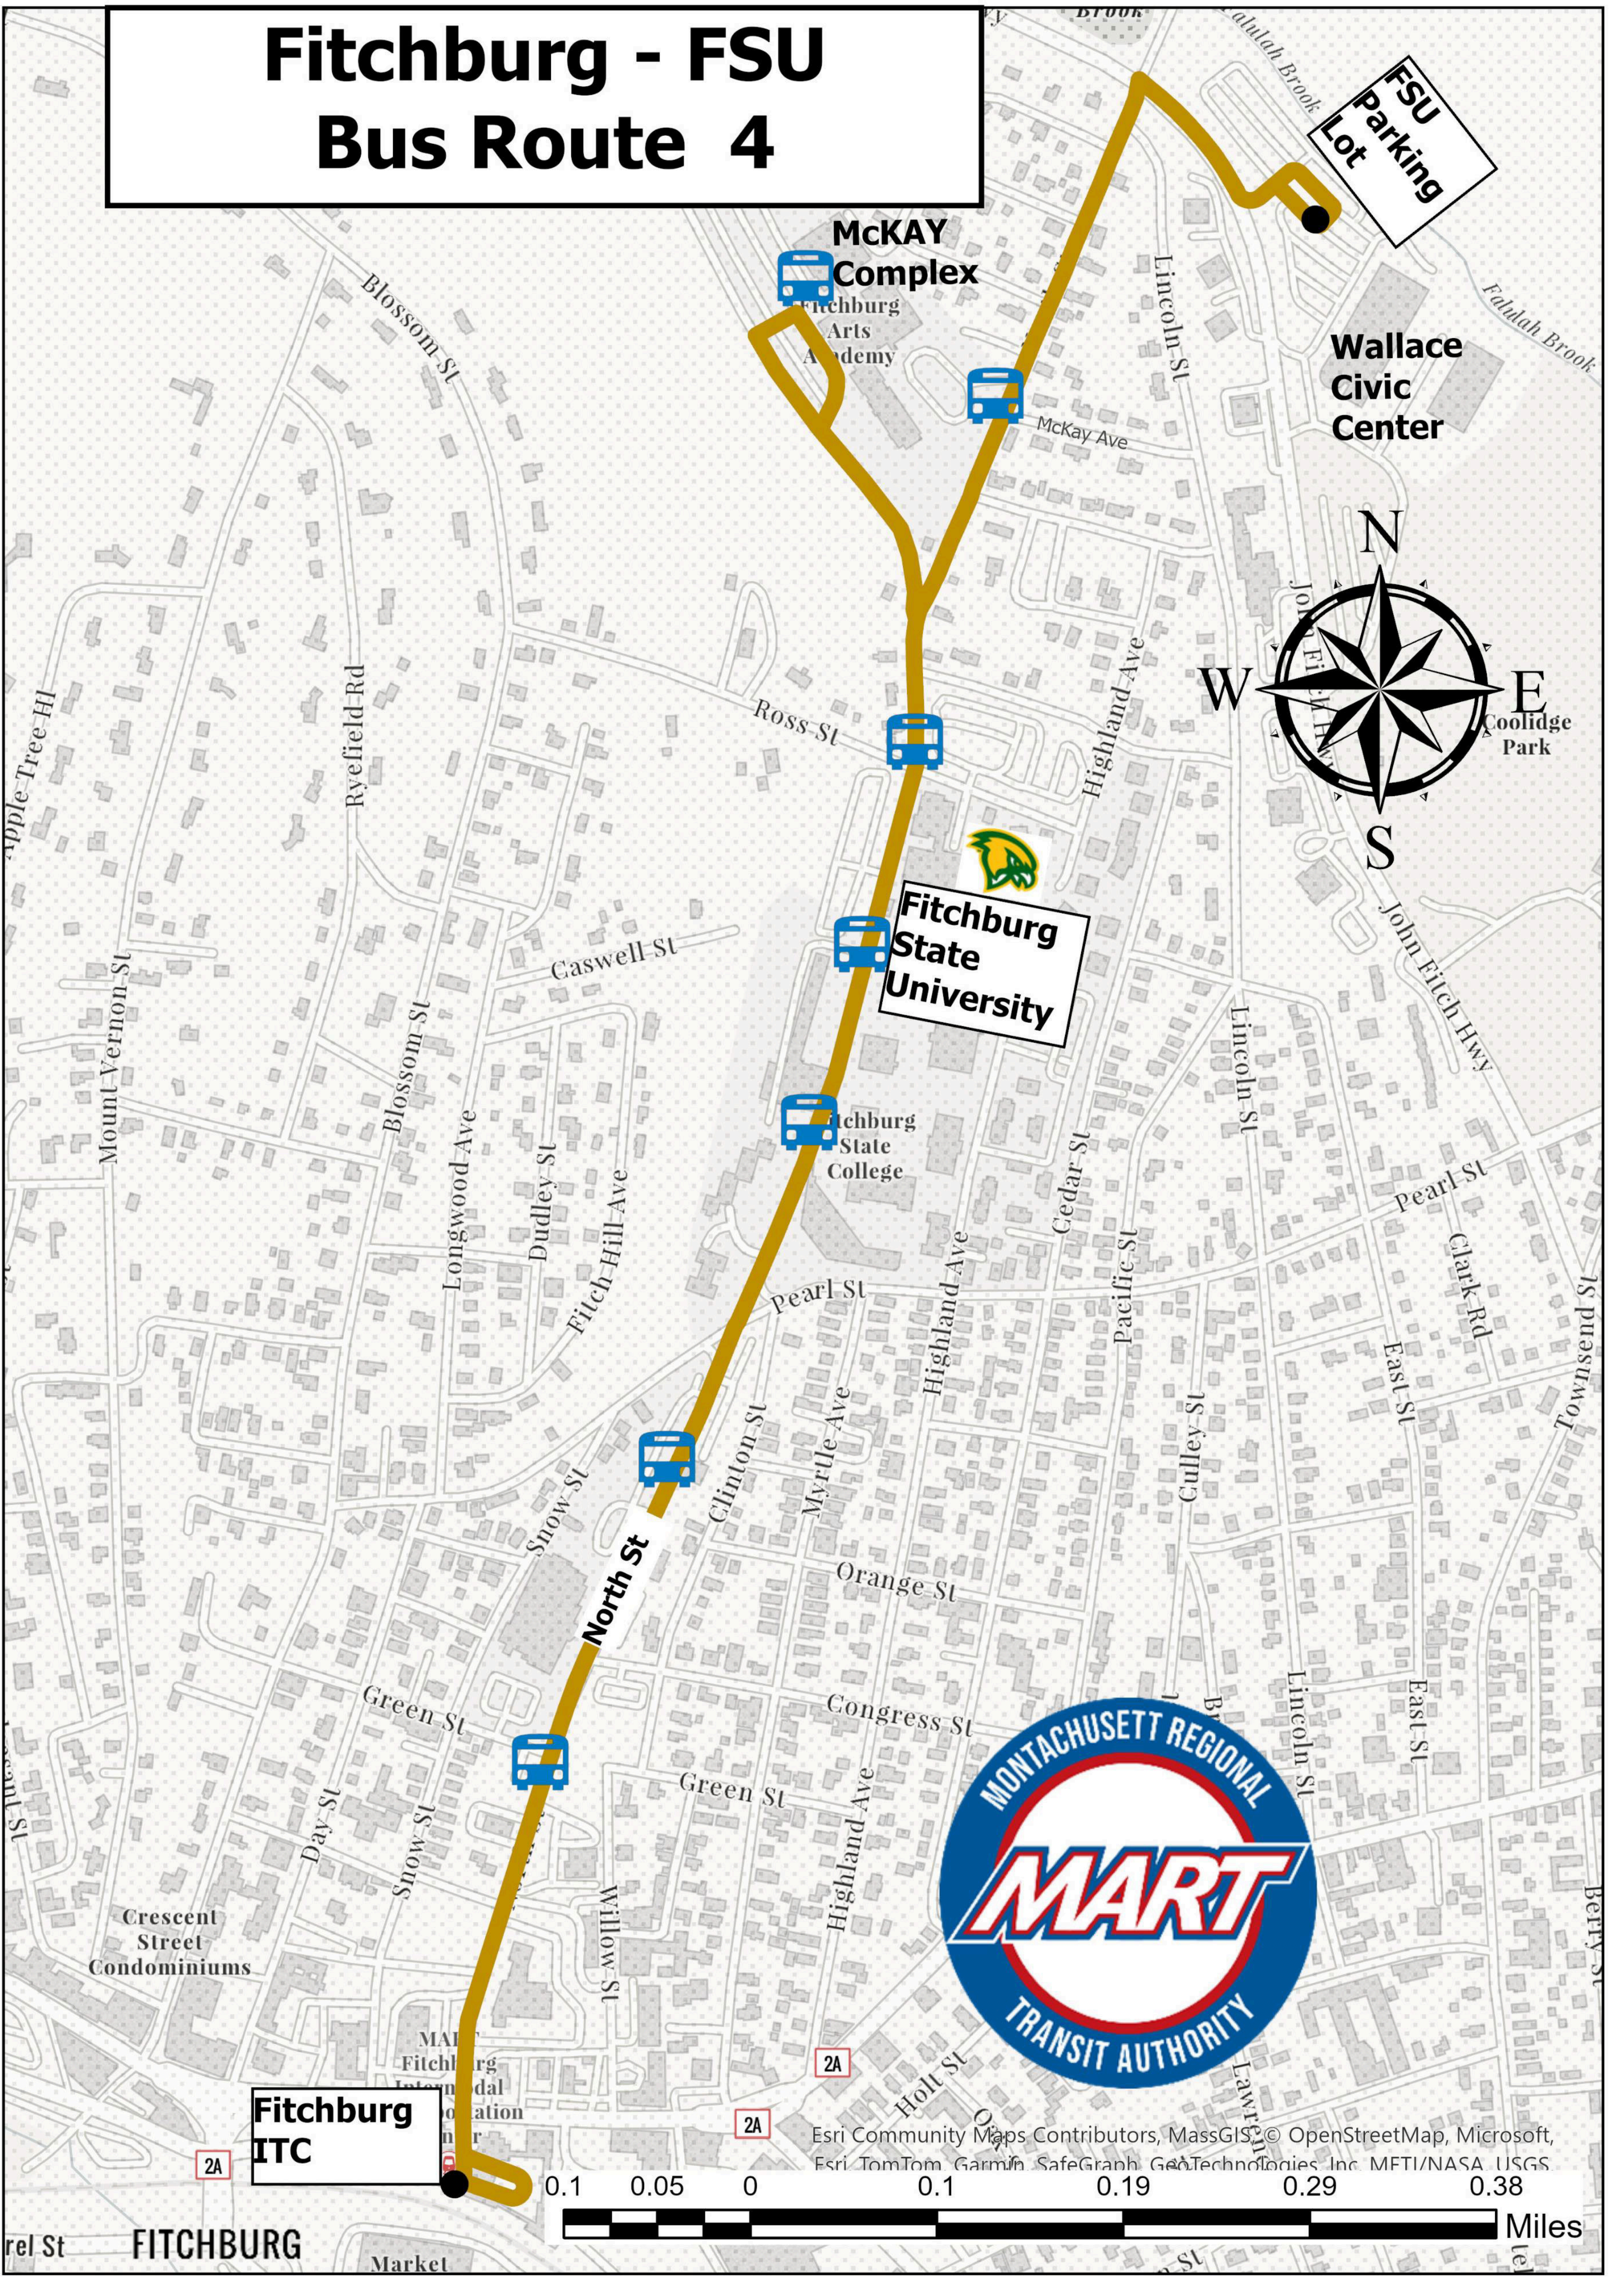

# Fitchburg - FSU Bus Route 4

**Fitchburg ITC**

Esri Community Maps Contributors, MassGIS, © OpenStreetMap, Microsoft, Esri, TomTom, Garmin, SafeGraph, GeoTechnologies, Inc, MFTI/NASA, USGS

FITCHBURG