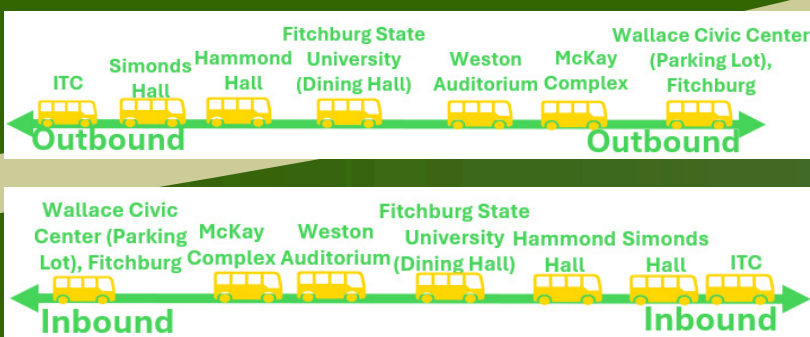

QR CODES

All Regional Routes & System Maps

SCHEDULES

Transit Services

SERVICES

Track Your Bus!

SCAN ME

Sunday / Holiday Route

Route 4 and this shuttle are fare-free bus services sponsored by Fitchburg State University and are open to the public.

The shuttle and fixed-route bus are scheduled to run in opposite directions, providing increased service frequency with an approximate 10-minute combined headway.